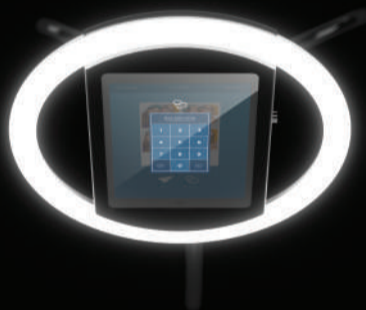

HALO

Premium Photo Booth Hardware

HALO is our premium photo booth platform that allows guests to take stunning photos through an exciting, branded experience that you control. Set up HALO with an iPad and the app, then create branded screens and galleries, capture leads, project a live feed, get real-time analytics and more.

- Unified hardware & software experience
- Optimized color temperature for images
- Professional grade stand & mount
- Precision machined enclosure
- Interactive lighting control
- Heavy duty case for transportation
- 1-year limited warranty

- Halo: 14.75" x 14.75" x 4.75" | 6.5 lbs
- Stand: 2.33' x 2.33' | 15 lbs
- Case: 32" x 21" x 13" | 24 lbs

- Light brightness: 2000-2170 lumens
- Color temperature: 6000-6500k
- LED lifespan: 50,000 hours