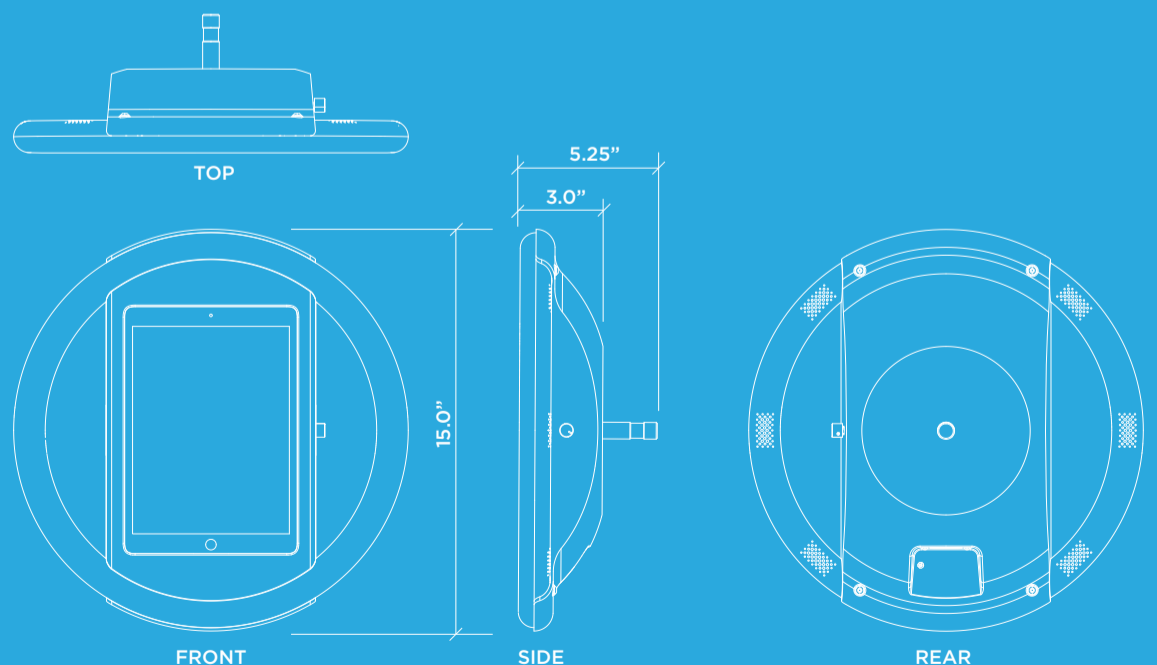

HALO

Premium Photo Booth Hardware

HALO is our premium photo booth platform that allows guests to take stunning photos through an exciting, branded experience that you control. Set up HALO with an iPad and the app, then create branded screens and galleries, capture leads, project a live feed, get real-time analytics and more.

- Halo: 14.75" x 14.75" x 4.75" | 6.5 lbs
- Stand: 2.33' x 2.33' | 15 lbs
- Case: 32" x 21" x 13" | 24 lbs

- Light brightness: 2000-2170 lumens
- Color temperature: 6000-6500k
- LED lifespan: 50,000 hours

- Minimum Extension (height): 36.81 in (93.5cm)
- Maximum Extension (height): 68.11 in (173cm)
- Maximum Load: 22 lbs (10kg)

**SIMPLE
BOOTH**