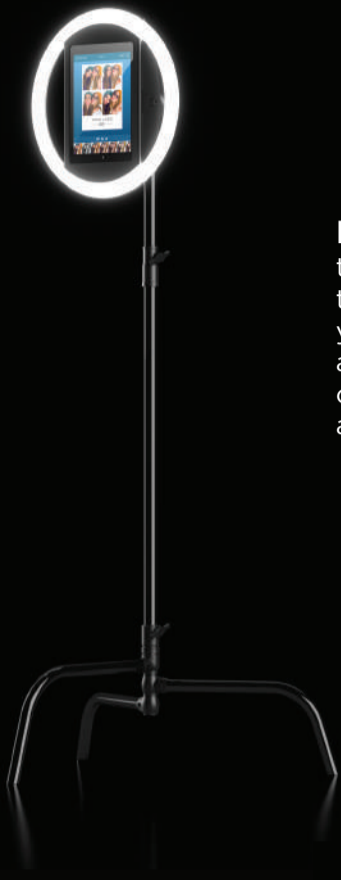

HALO

Premium Photo Booth Hardware

HALO is our premium photo booth platform that allows guests to take stunning photos through an exciting, branded experience that you control. Set up HALO with an iPad and the app, then create branded screens and galleries, capture leads, project a live feed, get real-time analytics and more.

- Unified hardware & software experience
- Optimized color temperature for images
- Professional grade stand & mount
- Precision machined enclosure
- Interactive lighting control
- Heavy duty case for transportation
- 1-year limited warranty

- Halo: 14.75" x 14.75" x 4.75" | 6.5 lbs
- Stand: 2.33' x 2.33' | 15 lbs
- Case: 32" x 21" x 13" | 24 lbs

- Light brightness: 2000-2170 lumens
- Color temperature: 6000-6500k
- LED lifespan: 50,000 hours